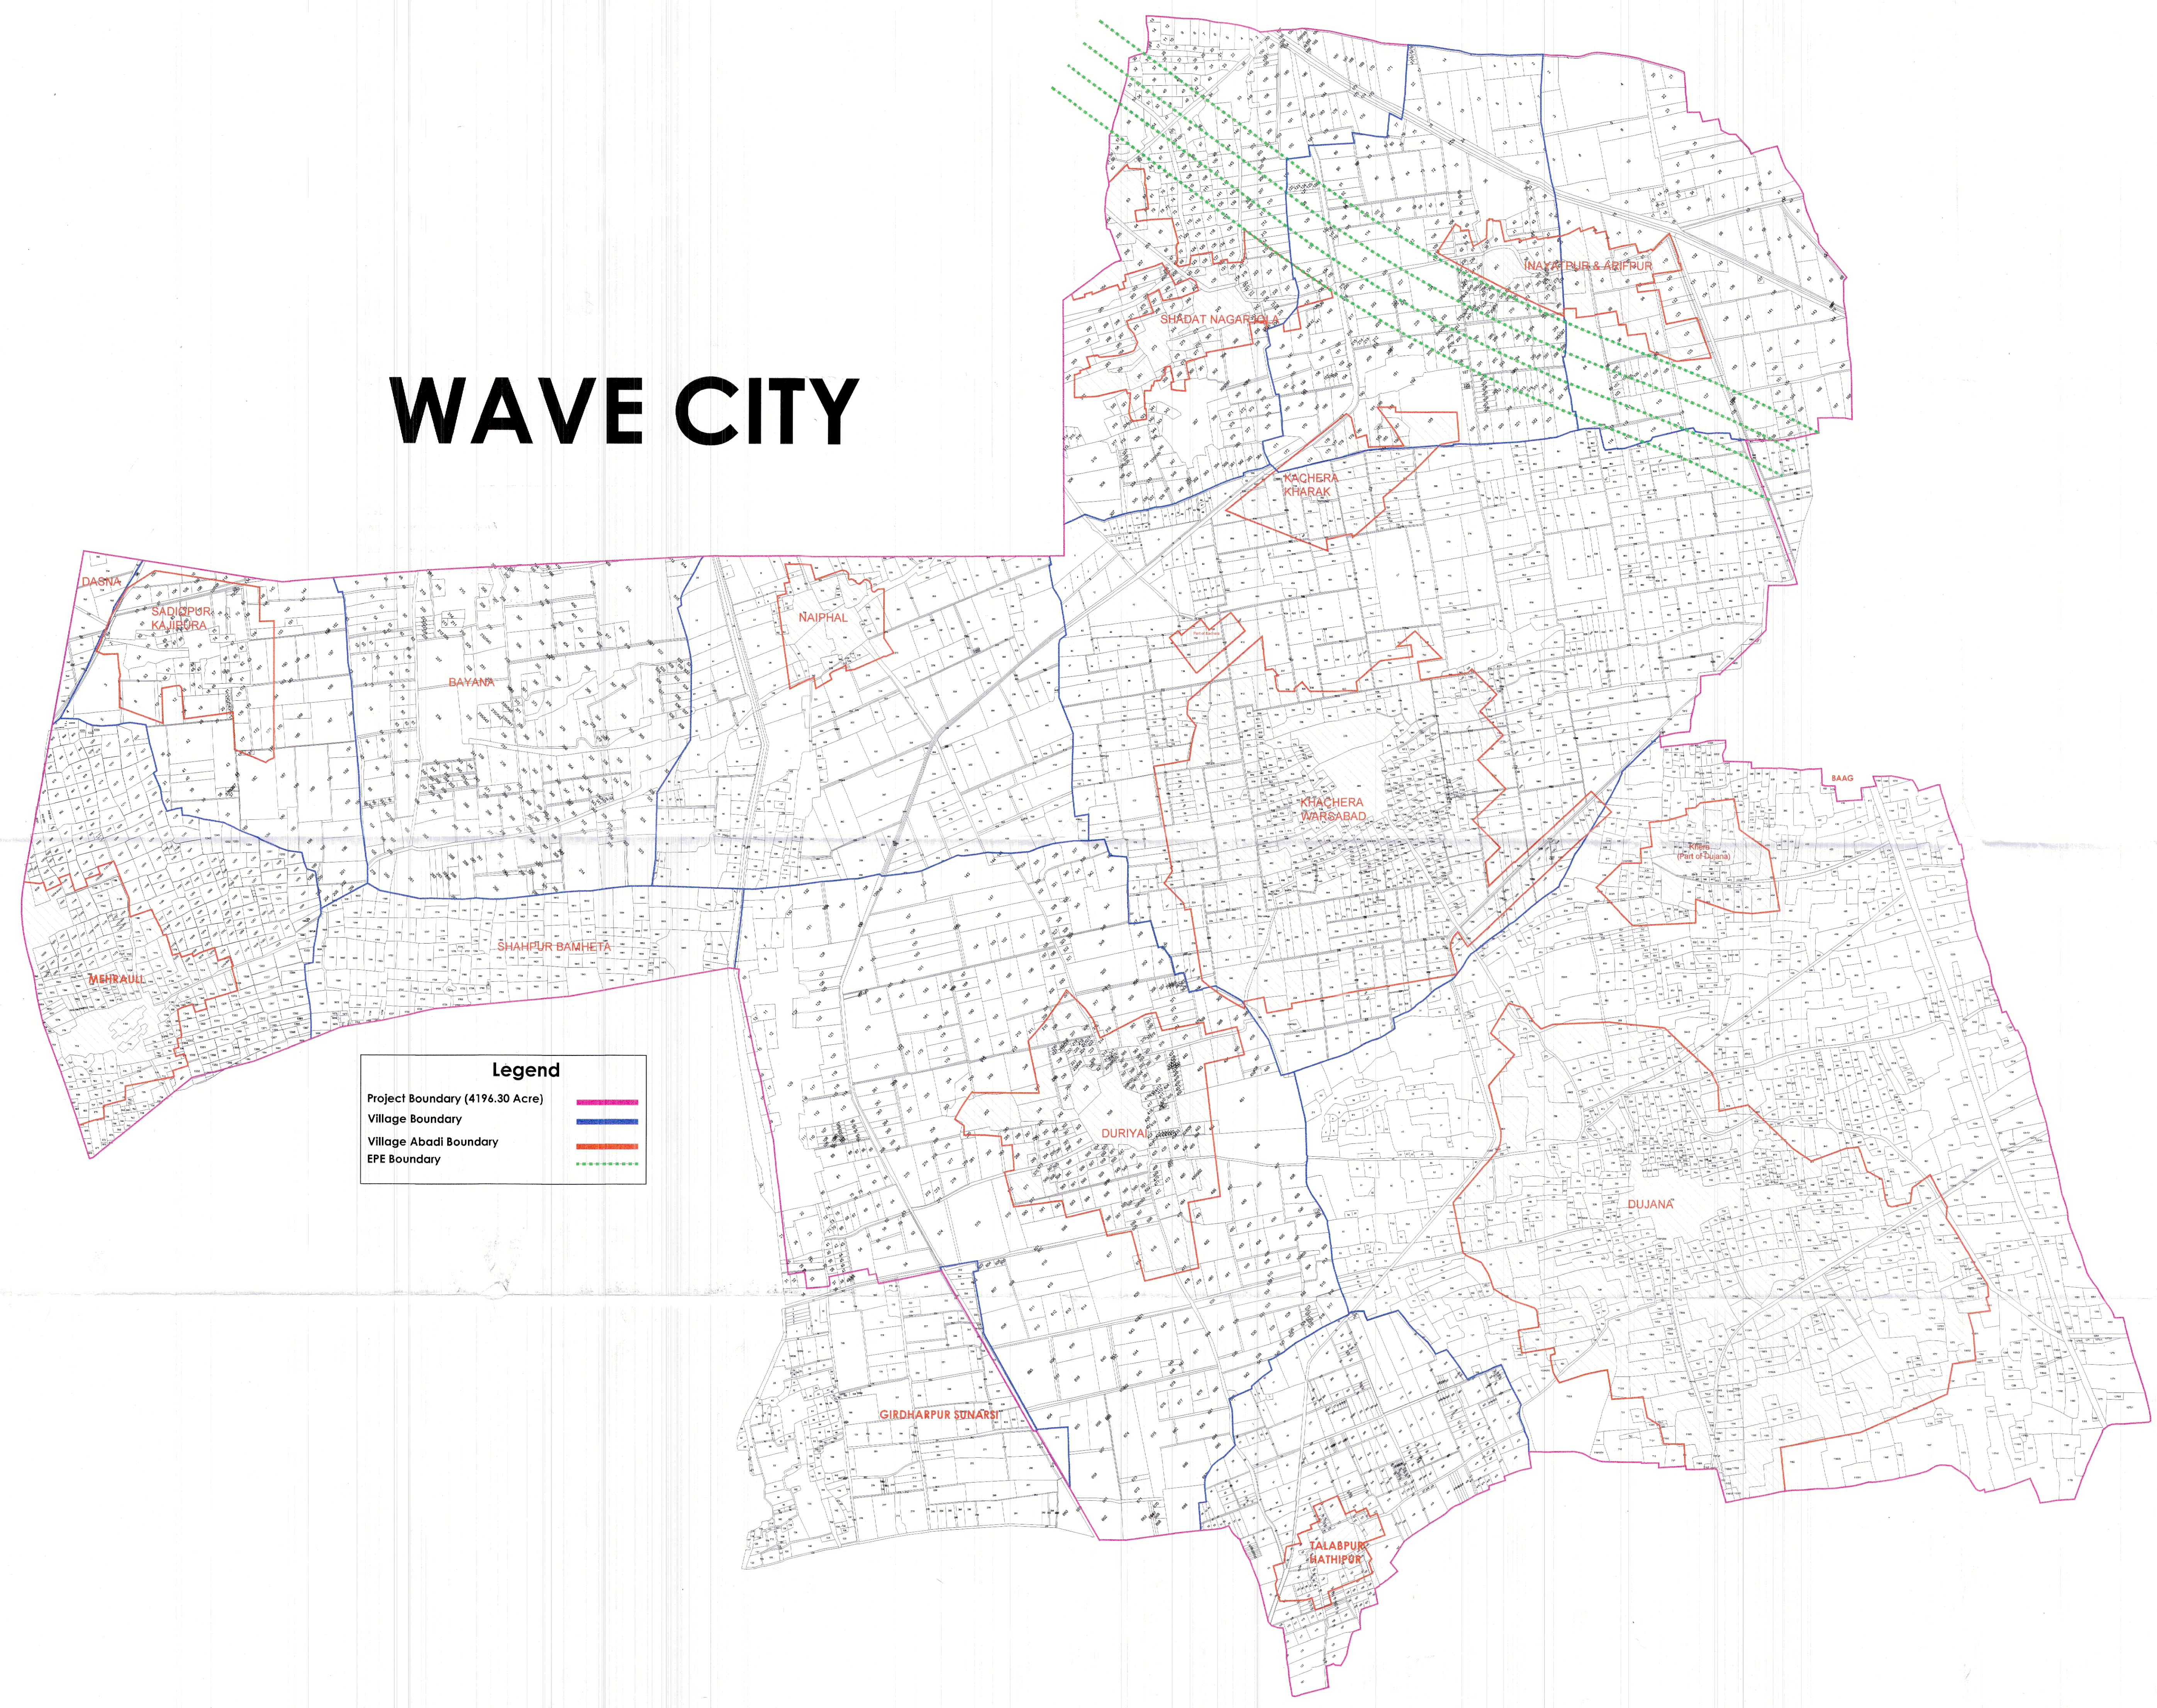

WAVE CITY

Legend

- Project Boundary (4196.30 Acre) —
- Village Boundary —
- Village Abadi Boundary —
- EPE Boundary - - -